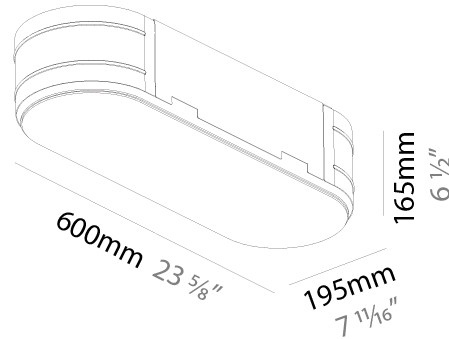

GENERAL

Series: Smoothy
Subseries: Smoothline
Brand: Prolicht
Division: Architectural
Mounting Type: Suspension
Mounting Location: Ceiling
Subcategory: Ambient

PHYSICAL

Shape: Oval
Length (mm): 930
Length (in): 36 5/8
Width (mm): 200
Width (in): 7 7/8
Height (mm): 120
Height (in): 4 3/4
Max. Overall Height (mm): 2120
Max. Overall Height (in): 82 1/2
Light Distribution: Direct
Weight (kg): 6.973
Weight (lbs): 15.34
Diffuser: PMMA - Opal or Micro-Prism
Fixture Finish: SSR / BKV / CWI / CRY / HAB / UFT / ITA / RUA / FTG / MYG / LOD / PUS / FRO / FUP / KIA / POP / BLS / SPG / MEY / GOH / GUM / CHC / COM / ABZ / JAG / OBR / MOS / ROR
Fixture Material: Extruded Aluminum / Steel
Cable Details: 2000mm / 78 3/4"

GENERAL

Series: Smoothy
Subseries: Smoothline
Brand: Prolicht
Division: Architectural
Mounting Type: Trimless
Mounting Location: Ceiling
Subcategory: Ambient

PHYSICAL

Shape: Oval
Length (mm): 600
Length (in): 23 5/8
Width (mm): 195
Width (in): 7 11/16
Depth (mm): 165
Depth (in): 6 1/2
Ceiling Thickness (mm): 10 / 12.5 / 15 / 25 / 30
Ceiling Thickness (in): 3/8 or 1/2 or 9/16 or 1 or 1 3/16
Min. Recessing Depth (mm): 180
Min. Recessing Depth (in): 7 1/16
Light Distribution: Direct
Weight (kg): 3.8
Weight (lbs): 7.6
Diffuser: PMMA - Opal
Fixture Material: Extruded Aluminum / Steel
Cut-out Measurements: 635mm / 25" x 230mm / 9 1/16"
Upon Request: Unique Sizes Unique Ceiling Thickness Unique Mounting Depth Spot Inserts

OPTICAL

RATINGS AND CERTIFICATIONS

Certified By: Certified for North American Standards
IP rating: IP20

PROJECT
TYPE
SPECIFIER
QUANTITY
DATE

635mm x 230mm
25" x 9 1/16"

10 | 12 1/2 | 15 | 25 | 30mm
3/8" | 1/2" | 9/16" | 1" | 3/16"