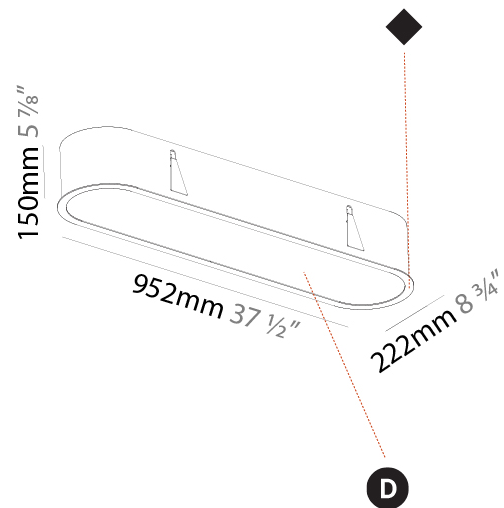

PROJECT
TYPE
SPECIFIER
QUANTITY
DATE

935mm x 205mm
 36 13/16" x 8 1/16"

10 - 25mm
 3/8" - 1"

160mm
 6 5/16"

SMOOTHLINE RECESSED

A37756-

PROJECT

TYPE