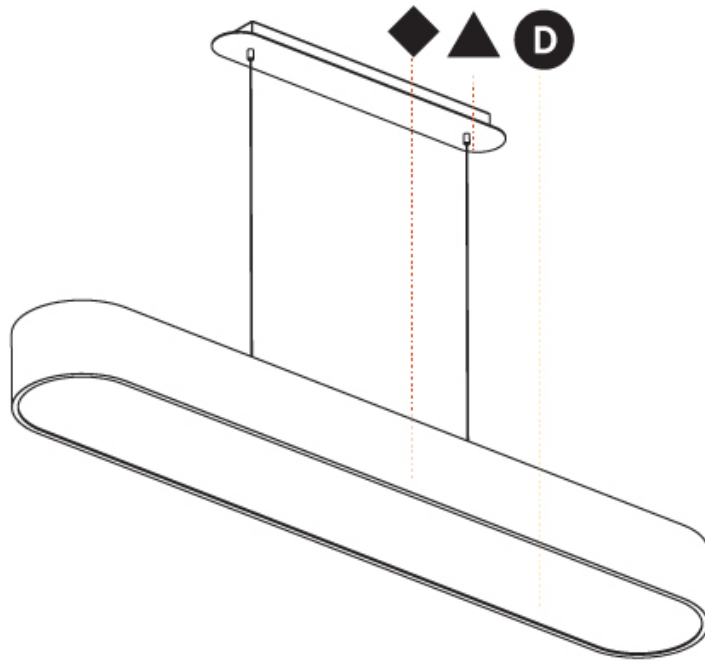

SMOOTHLINE SUSPENSION

A30271-

PROJECT

TYPE

SPECIFIER

QUANTITY

DATE

A