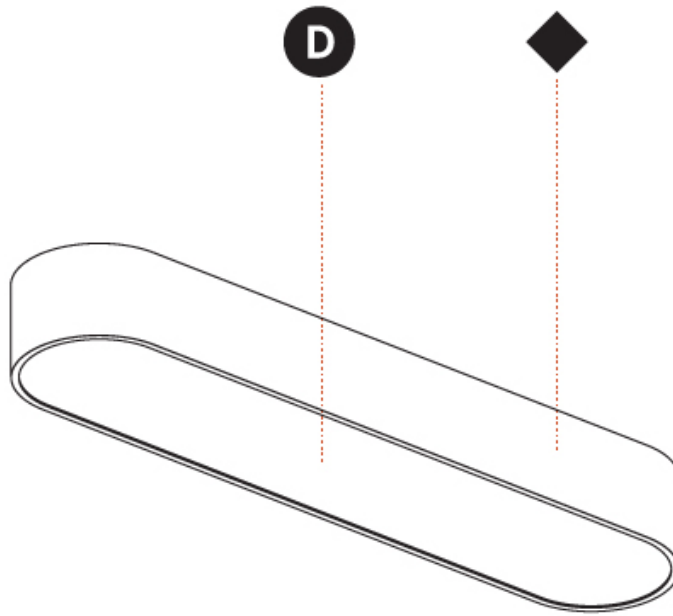

A32968-

PROJECT

TYPE

SPECIFIER

QUANTITY

DATE